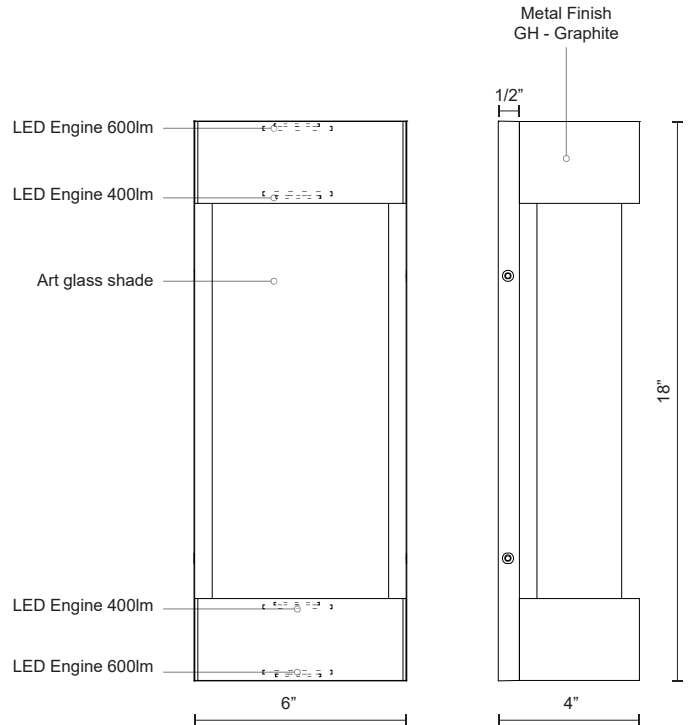

MOONDEW EW7018

WALL

PROJECT

SPECIFICATION DETAILS

Fixture Dimensions	W6" x H18" x E4"
Light Source	AC LED Module
Wattage	25W
Total Lumens	2000lm
Delivered Lumens	GH-1065lm
Voltage	120V
Color Temperature	3000K
CRI (Ra)	90CRI
Optional Color Temps	2700K - 5000K Available, Minimum Order Quantities Apply
LED Rated Life	50,000 hours
Dimming	100% - 10%, ELV Dimmer (Not Included)
Glass Details	Clear Water Glass
Location	Wet
Illumination Direction	Up and Down
Mounting Style	All Orientation; Wall;
Paint Finish	GH01
Finish Option(s)	Graphite

* For custom options, consult factory for details.

* For warranty information, please visit www.kuzcolighting.com/warranty

DESCRIPTION

This surface mount exterior wall light combines hand-crafted glass and metal elements. Available in various lengths, this formed aluminum and art glass light glows internally to showcase the texture. While rated for exterior use, it will also look wonderful mounted on an indoor wall. Additional lights at the top and the bottom of the fixture further illuminate your space.